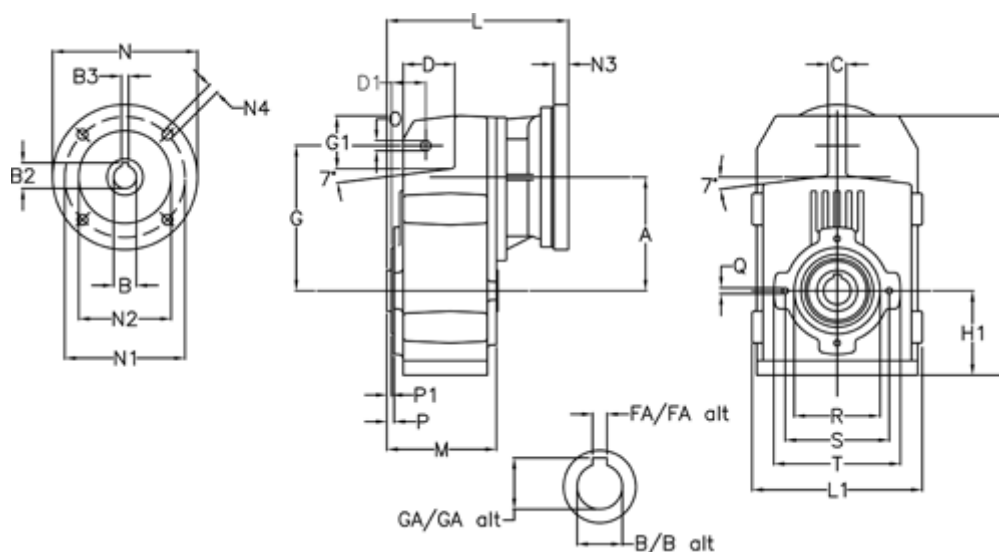

Article number: 29560204073225
 Description: Shaft mounted gear
 A252H35-40,7-P71B5

Measures

A = 128.75	FA = 10	M = 135.5	Q = M10x14
B = 35	G = 162	N = 160	R = 110
B1 = 14	G1 = 58.0	N1 = 130	S = 130
B2 = 16.3	GA = 38.3	N2 = 110	T = 150
B3 = 5	H = 290.5	N4 = M8x16	
C = 20	H1 = 93.5	O = 13	
D = 57.0	L = 213.0	P = 6.0	
D1 = 43.5	L1 = 188	P1 = 3.5	